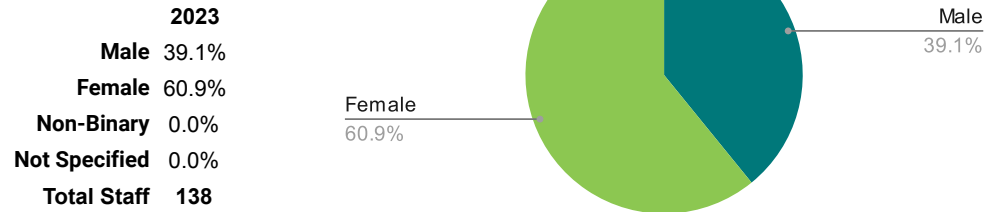

California Academy of Sciences All Staff Demographics

(as of July 1, 2023)

RACE/ETHNICITY

GENDER IDENTITY

These demographics are based on information collected at the time new staff are hired, when they are asked to voluntarily self-identify their gender and race/ethnicity. All staff demographics include FT, PT, Temporary, Careers in Science interns, On-Call, and SF City Engineers.

California Academy of Sciences People Manager Demographics

(as of July 1, 2023)

RACE/ETHNICITY

GENDER IDENTITY

These demographics are based on information collected at the time new staff are hired, when they are asked to voluntarily self-identify their gender and race/ethnicity. All staff demographics include FT, PT, Temporary, Careers in Science interns, On-Call, and SF City Engineers.