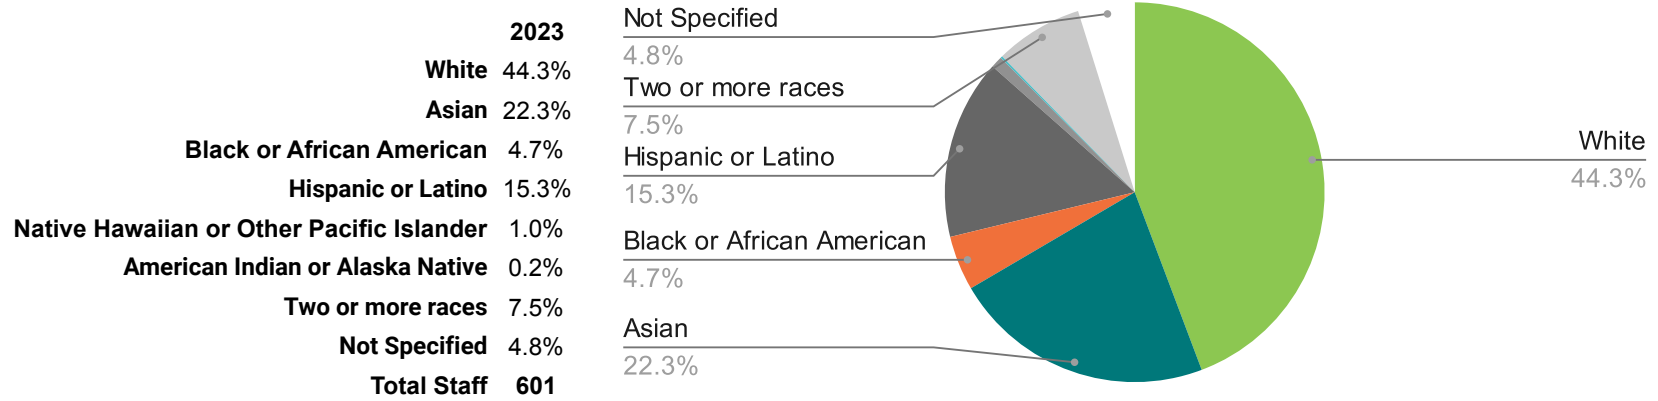

California Academy of Sciences All Staff Demographics

(as of July 1, 2023)

RACE/ETHNICITY

GENDER IDENTITY

These demographics are based on information collected at the time new staff are hired, when they are asked to voluntarily self-identify their gender and race/ethnicity. All staff demographics include FT, PT, Temporary, Careers in Science interns, On-Call, and SF City Engineers.

California Academy of Sciences People Manager Demographics

(as of July 1, 2023)

RACE/ETHNICITY

GENDER IDENTITY

These demographics are based on information collected at the time new staff are hired, when they are asked to voluntarily self-identify their gender and race/ethnicity. All staff demographics include FT, PT, Temporary, Careers in Science interns, On-Call, and SF City Engineers.