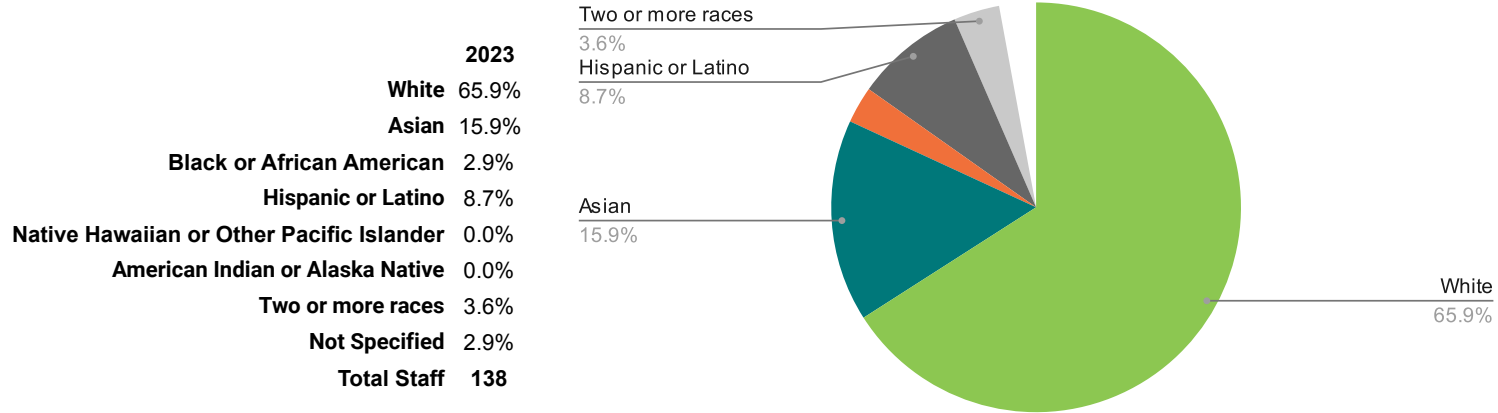

California Academy of Sciences All Staff Demographics

(as of July 1, 2023)

RACE/ETHNICITY

GENDER IDENTITY

These demographics are based on information collected at the time new staff are hired, when they are asked to voluntarily self-identify their gender and race/ethnicity. All staff demographics include FT, PT, Temporary, Careers in Science interns, On-Call, and SF City Engineers.

California Academy of Sciences People Manager Demographics

(as of July 1, 2023)

RACE/ETHNICITY

GENDER IDENTITY

These demographics are based on information collected at the time new staff are hired, when they are asked to voluntarily self-identify their gender and race/ethnicity. All staff demographics include FT, PT, Temporary, Careers in Science interns, On-Call, and SF City Engineers.