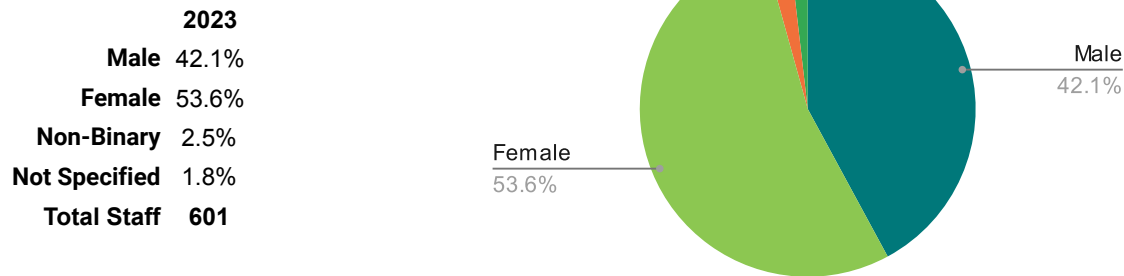

California Academy of Sciences All Staff Demographics

(as of July 1, 2023)

RACE/ETHNICITY

GENDER IDENTITY

These demographics are based on information collected at the time new staff are hired, when they are asked to voluntarily self-identify their gender and race/ethnicity. All staff demographics include FT, PT, Temporary, Careers in Science interns, On-Call, and SF City Engineers.

California Academy of Sciences People Manager Demographics

(as of July 1, 2023)

RACE/ETHNICITY

GENDER IDENTITY

These demographics are based on information collected at the time new staff are hired, when they are asked to voluntarily self-identify their gender and race/ethnicity. All staff demographics include FT, PT, Temporary, Careers in Science interns, On-Call, and SF City Engineers.