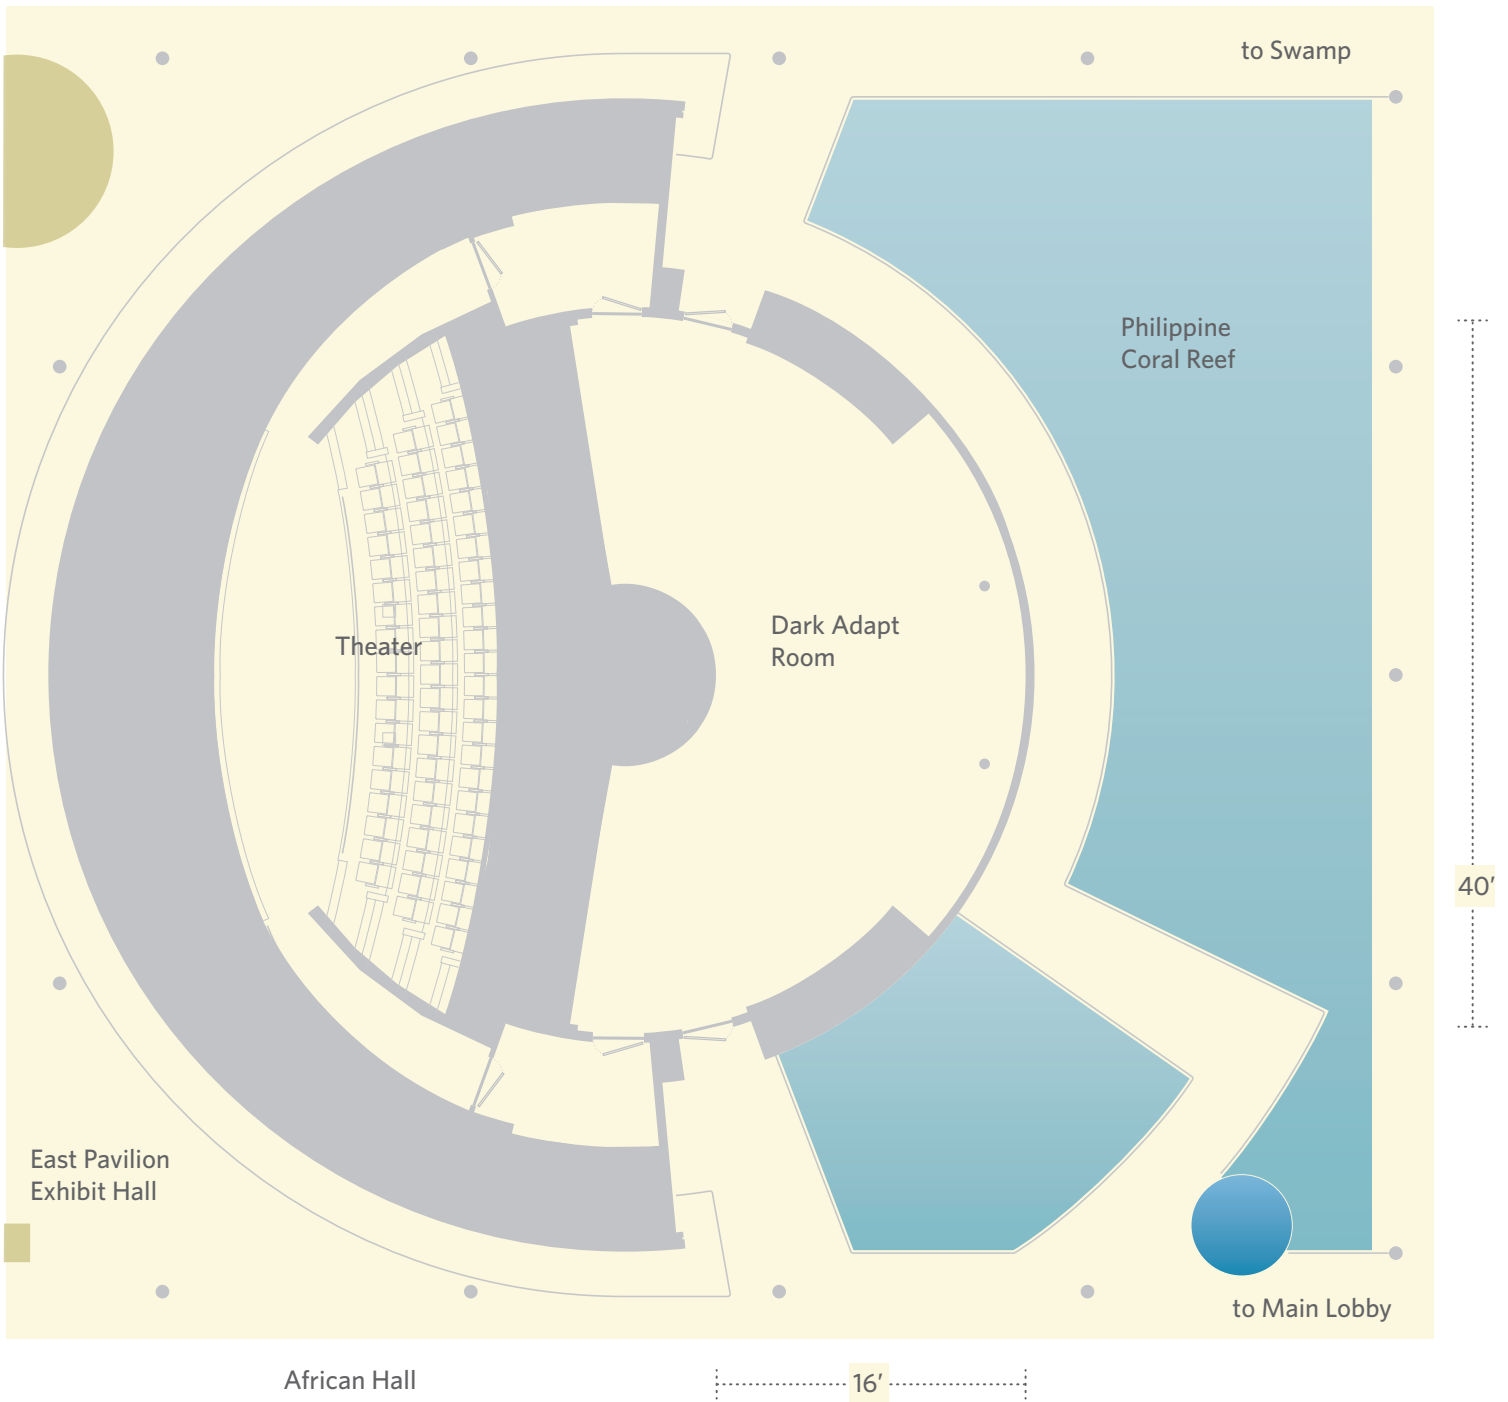

PLANETARIUM

LEGEND: ■ wall/structure/off-limits □ open event floor space ■ water ■ stairs/elevator ■ exhibit